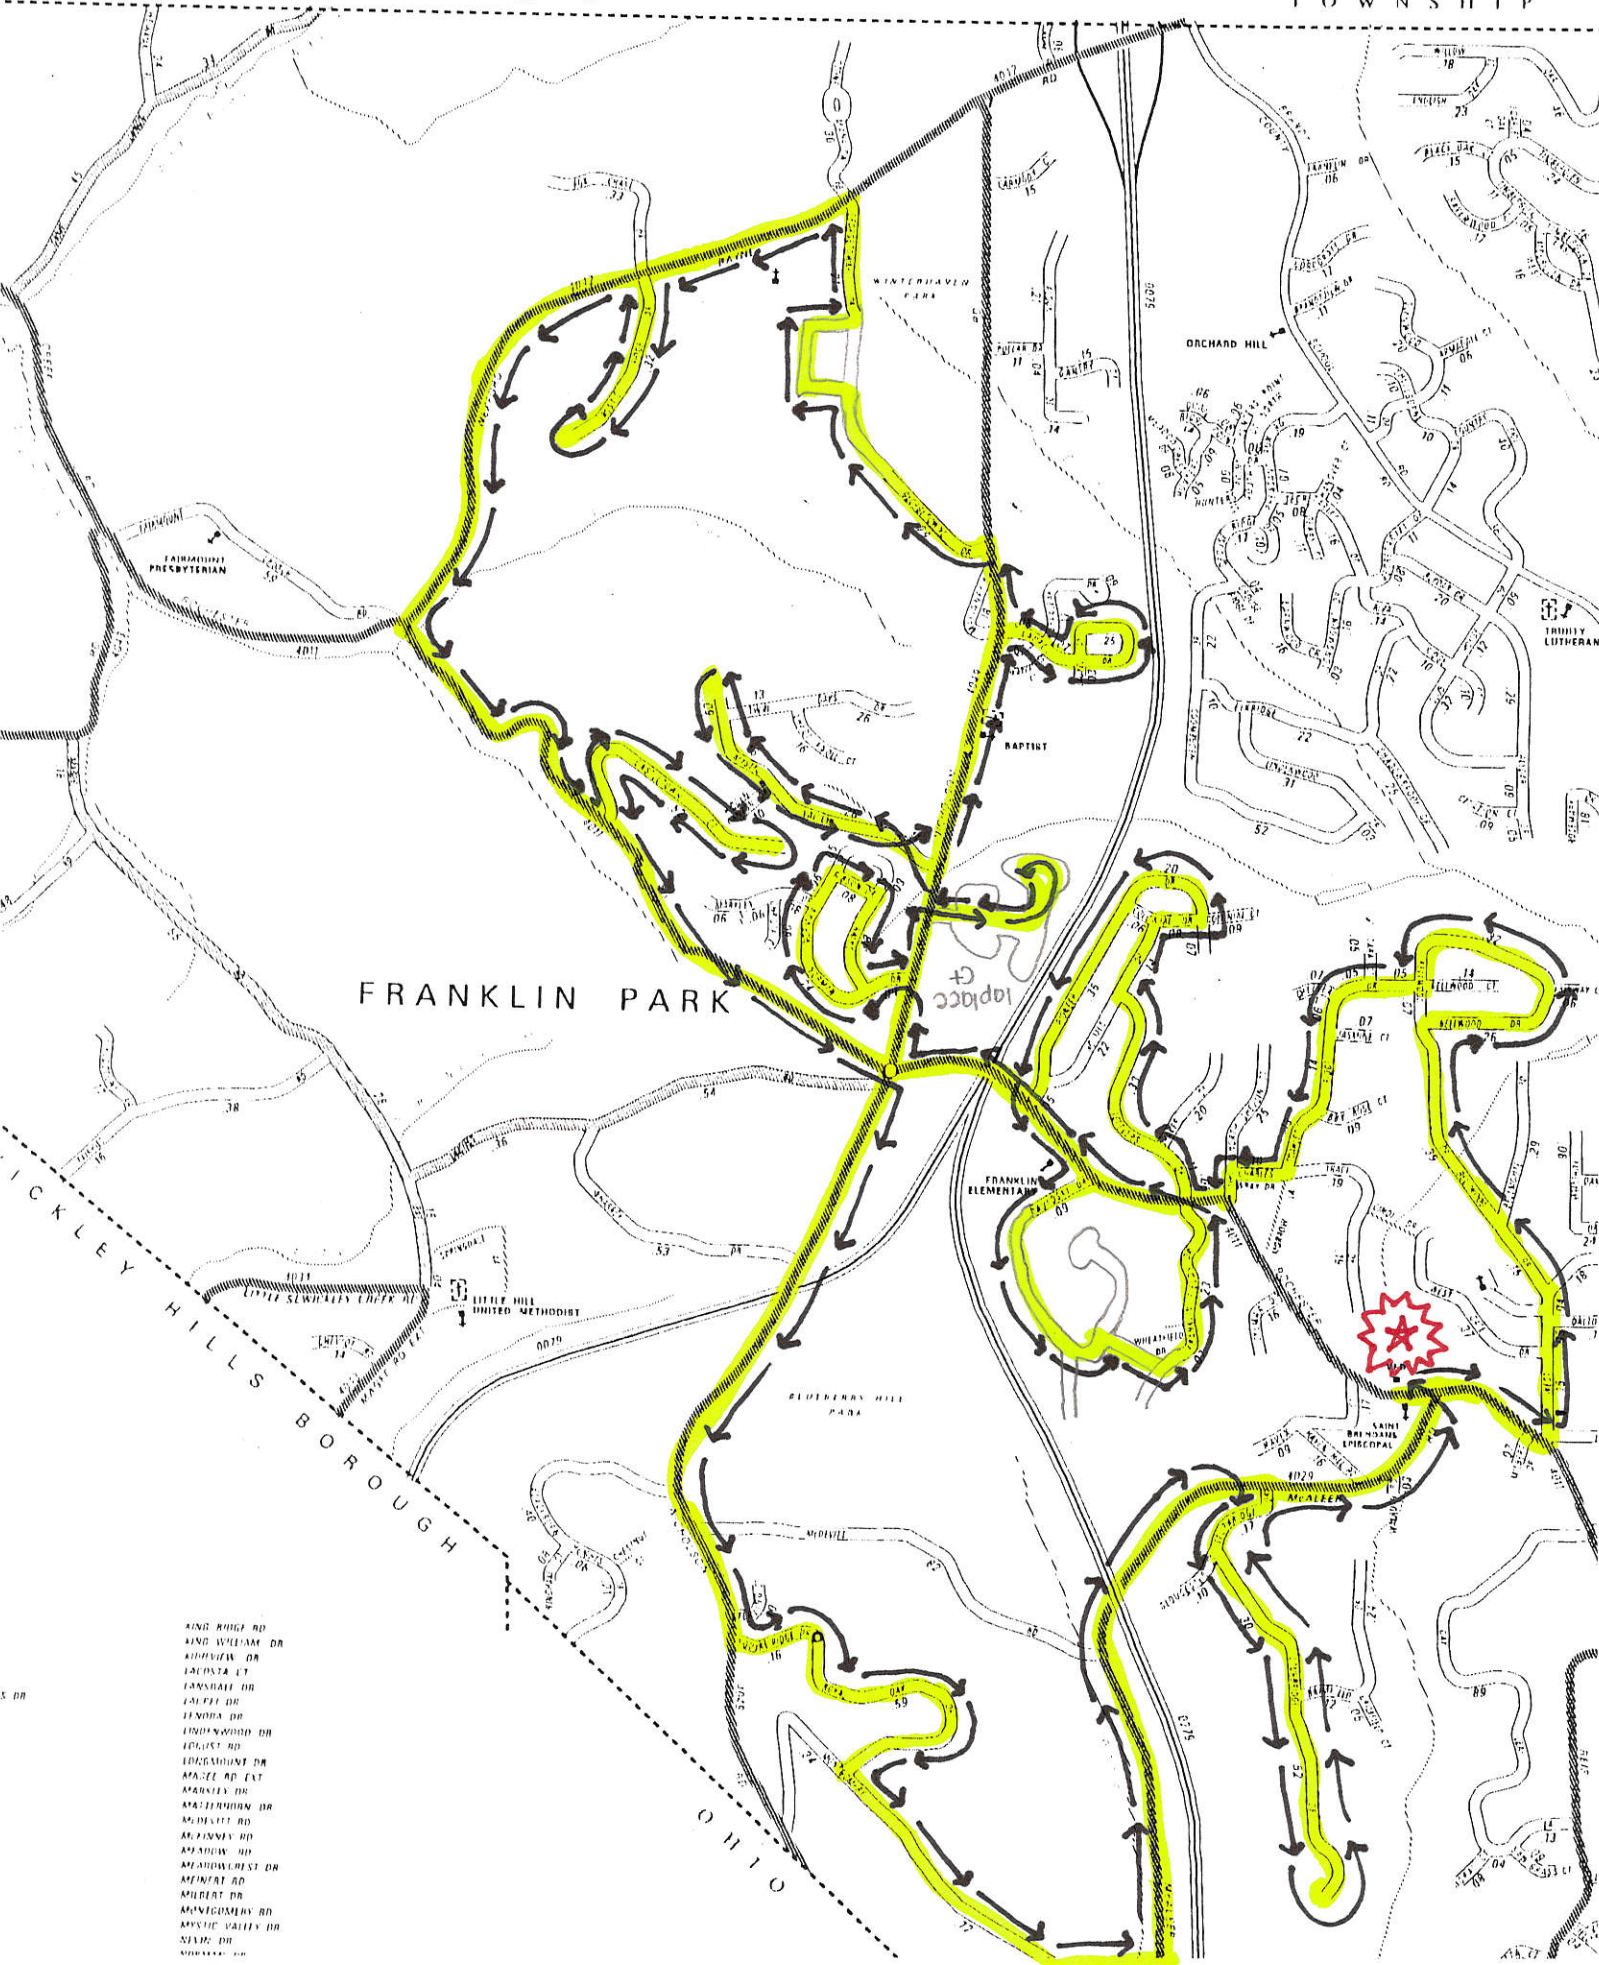

Squad A Route

MARSHALL

TOWNSHIP

FRANKLIN PARK

WINTERHAVEN PARK

ORCHARD HILL

FRANKLIN ELEMENTARY

BLUEBERRY HILL PARK

VICKLEY HILLS BOROUGH

OHIO

- KING RIDGE RD
- KIND WILLIAM DR
- KUHNEN DR
- LAURENCE ST
- LAMBERT DR
- LARK DR
- LINDEN DR
- LINDENWOOD DR
- LOGAN DR
- LONGSHOOT DR
- MAZEL RD EXT
- MARBLE DR
- MARSHBURN DR
- MARVETT RD
- MELNIE DR
- MEADOW DR
- MEADOWVIEW DR
- MENARD DR
- MONTICMERY DR
- MYSTIC VALLEY DR
- NEED DR
- NORRIS DR

Squad A Route

- Start at Fire Station
- Left on Rochester Rd→Left on W Ingomar→ Left on Bellwood Dr
- Continue on Bellwood Dr and make Right on Scarlett Ridge Dr
- Turn Right on Charles Wray Dr→Left on Shevlin Rd→ Right on Rochester Rd
- Right on Settlers Dr→Right on Holmes Dr→Right on Colonial Dr→Left on Pioneer Dr
- Left on Rochester Rd→Right on Stevensan Dr→Right on Wheatfield Dr
- Left on Franklin Fields→Left on Rochester Rd→ Right on Nicolson
- Left on Norman Dr→Right on Gibson Dr→ Right on Dawn Dr→Left Back onto Norman
- Left on Nicholson→ Right onto Laplace Point Ct→Turn left at top of hill
- Loop around in Left upper parking Lot
- Right on Nicholson Rd→Left on Mystic Valley Dr→Loop around at end of Mystic Valley
- Left on Nicholson Rd→Right on Laurel Dr→ Loop around Laurel Dr
- Right on Nicholson Rd→ Left on Georgetown
- Left on Notre Dame Ct→ Right on Syracuse Ct→ Right on Pittsburgh Ct
- Left back on to Georgetown Dr→ Left onto Wexford Byane Rd
- Left on Rustic Ridge Dr→Turn around at end of Rustic Ridge
- Left back on Wexford Bayne Rd→ Left on Rochester Rd→ Left on Castletown Ct
- Turn around at end of Castletown Ct→Left on Rochester Rd
- Right on Nicholson Rd→Left on Squire Ridge Dr→Right onto Royal Oak Dr
- Left on Montgomery Rd→Left on McAleer Rd
- Right on Sturbridge Dr→ Loop around at end of Sturbridge Dr
- Turn right back onto McAleer Rd
- Back at Fire Station