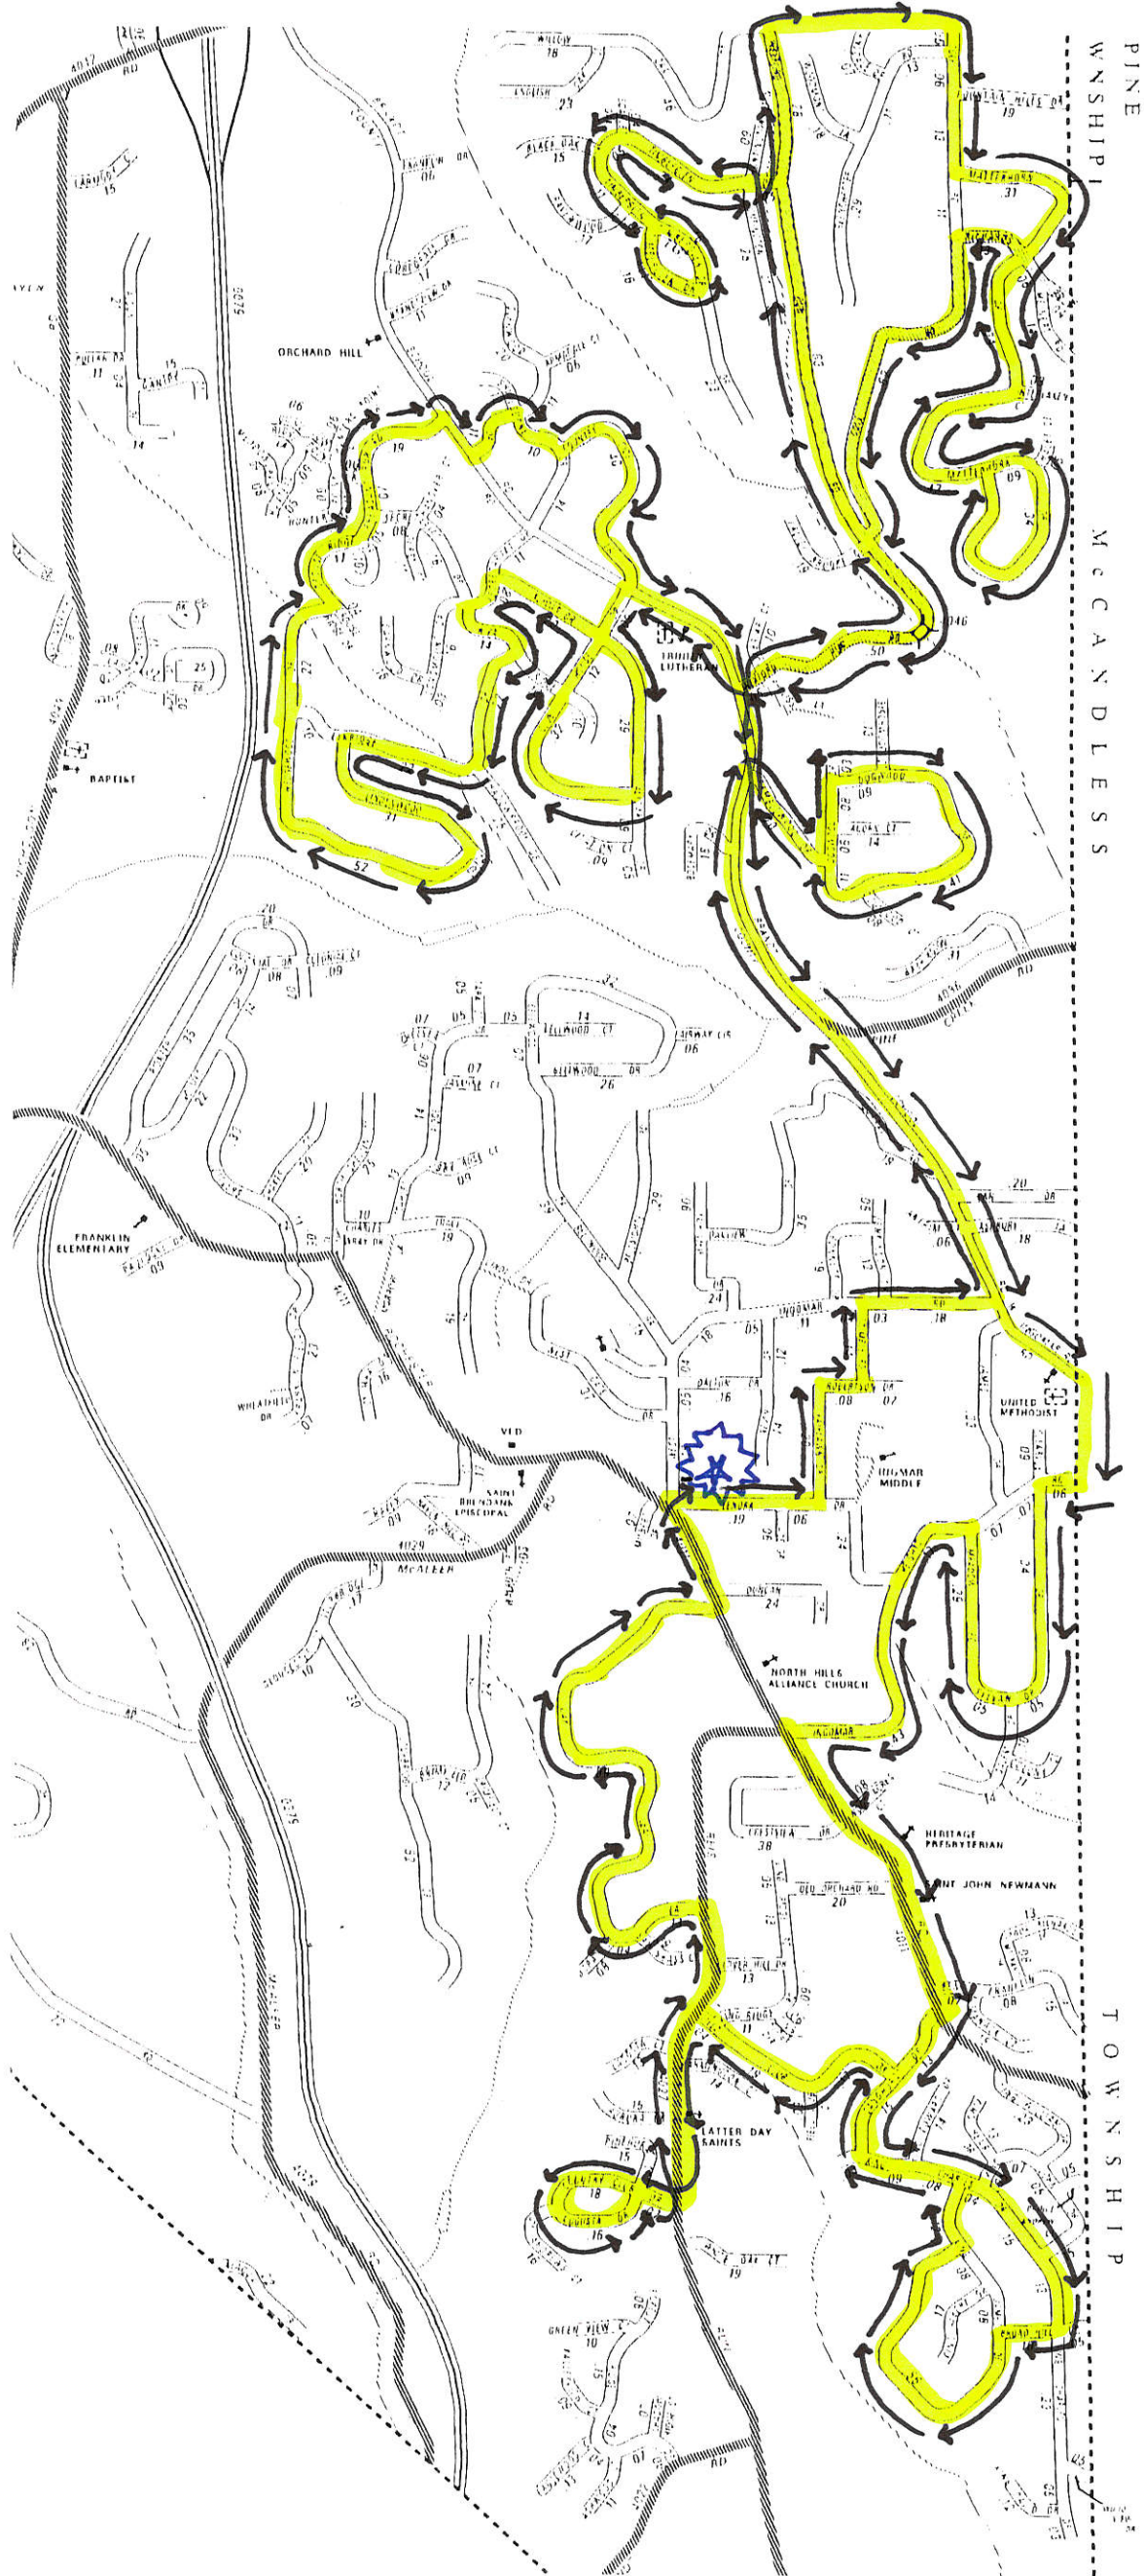

VICKLEY HILLS BOROUGH

OHIO

- KING RIDGE RD
- KIND WILLIAM DR
- KUHNEN DR
- LAURENCE ST
- LAMBERT DR
- LARK DR
- LINDEN DR
- LINDENWOOD DR
- LOGAN DR
- LONGSHOOT DR
- MAZEL RD EXT
- MARBLE DR
- MARSHBURN DR
- MARVETT RD
- MELNIE DR
- MEADOW DR
- MEADOWVIEW DR
- MENARD DR
- MONTICMERY DR
- MYSTIC VALLEY DR
- NEED DR
- NORRIS DR

Squad A Route

- Start at Fire Station
- Left on Rochester Rd→Left on W Ingomar→ Left on Bellwood Dr
- Continue on Bellwood Dr and make Right on Scarlett Ridge Dr
- Turn Right on Charles Wray Dr→Left on Shevlin Rd→ Right on Rochester Rd
- Right on Settlers Dr→Right on Holmes Dr→Right on Colonial Dr→Left on Pioneer Dr
- Left on Rochester Rd→Right on Stevensan Dr→Right on Wheatfield Dr
- Left on Franklin Fields→Left on Rochester Rd→ Right on Nicolson
- Left on Norman Dr→Right on Gibson Dr→ Right on Dawn Dr→Left Back onto Norman
- Left on Nicholson→ Right onto Laplace Point Ct→Turn left at top of hill
- Loop around in Left upper parking Lot
- Right on Nicholson Rd→Left on Mystic Valley Dr→Loop around at end of Mystic Valley
- Left on Nicholson Rd→Right on Laurel Dr→ Loop around Laurel Dr
- Right on Nicholson Rd→ Left on Georgetown
- Left on Notre Dame Ct→ Right on Syracuse Ct→ Right on Pittsburgh Ct
- Left back on to Georgetown Dr→ Left onto Wexford Byane Rd
- Left on Rustic Ridge Dr→Turn around at end of Rustic Ridge
- Left back on Wexford Bayne Rd→ Left on Rochester Rd→ Left on Castletown Ct
- Turn around at end of Castletown Ct→Left on Rochester Rd
- Right on Nicholson Rd→Left on Squire Ridge Dr→Right onto Royal Oak Dr
- Left on Montgomery Rd→Left on McAleer Rd
- Right on Sturbridge Dr→ Loop around at end of Sturbridge Dr
- Turn right back onto McAleer Rd
- Back at Fire Station